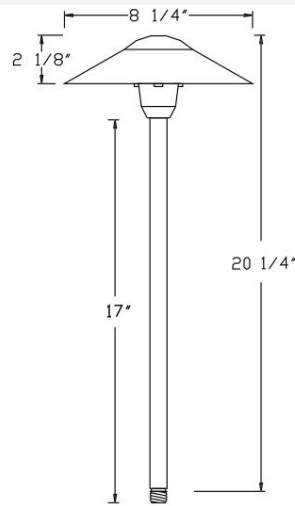

Catalog#: LS215

LED OUTDOOR LANDSCAPE PATH LIGHT - 12V

Category LED

Specifications:

Material	Cast Aluminum
Voltage	12 Volts
Wattage	1W
Lamp type	LBAY-CW or LBAY-3W-WW Included, 50W Max.
Socket	Premium grade Porcelain socket with Nickel contacts and Teflon-jacketed wire leads
Gasket	Sealed with high grade weatherproof Silicone Gasket
Wiring	Pre-wired with 24" SPT-1 Cord
Accessories	GS-10 Super Spike SWN-BK Silicone Wire Nuts
Document	Installation Instructions
Certifications	