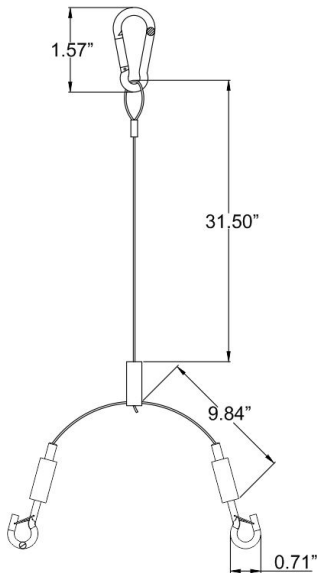

Catalog#: LLHB-SK
3.4FT ADJUSTABLE SUSPENSION KIT FOR LED LINEAR HIGHBAY

Category
Barcode

LED
615624013086

Features:

3.4ft Adjustable Suspension Kit for LED Linear Highbay [LLHB1-FL Series](#)

Dimensions:

Packaging Info: