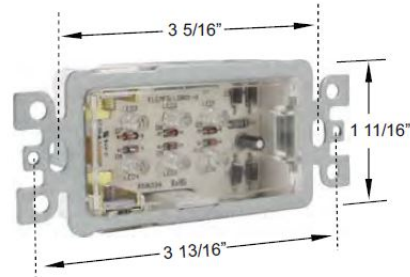

Catalog#: LISL-1W-WH
LED INDOOR STEP LIGHTS, WHITE

Category LED
Page [H11](#)

Specifications:

Material Powder Coated Galvanized Steel
Voltage 120V 60Hz 25mA
Power 1W Input Power
Color Temperature 3000K
Life Hours 50,000

Installation hardware included

Set of White Louvered Cover included, Horizontal & Vertical

[Optional Covers](#)

Cat. No.	UPC
LISL-1W-WH	615624012928