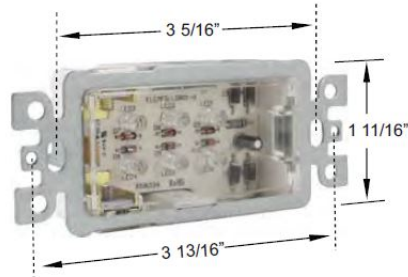

Catalog#: LISL-1W-WH
LED INDOOR STEP LIGHTS, WHITE

Category LED
Page [H11](#)

Specifications:

Material Powder Coated Galvanized Steel
Voltage 120V 60Hz 25mA
Power 1W Input Power
Color Temperature 3000K
Life Hours 50,000
 Installation hardware included
 Set of White Louvered Cover included, Horizontal & Vertical

[Optional Covers](#)

Cat. No.	UPC
LISL-1W-WH	615624012928