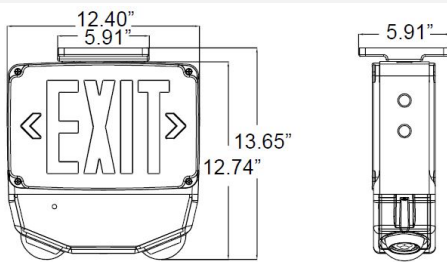

Catalog#: ESBL2L

WET LOCATION LED EMERGENCY LIGHT/EXIT SIGN COMBO UNIT WITH BATTERY BACK-UP

Category Exit Sign & Emergency Light Combo
Page [J16](#)

Features:

- Dual-Voltage Input 120/277VAC Operation
- UL Listed for Wet Location
- Suitable for Cold Weather with heater option (-20°C ~ 50°C)
- Long-lasting, Energy Saving LED Lamps
- Two 3.6W adjustable Waterproof LED Bulbs
- 90 Minutes Minimum Emergency Operation
- Injection Molded, 5VA Flame Retardant, Polycarbonate
- Fully Gasketed Corrosion-Resistant Enclosure
- High-Impact UV Resistant, Polycarbonate Lens
- Universal Mounting Plate for wall mounting
- Canopy for ceiling or end mounting included
- Easy Snap-out Chevrons Directional Indicators
- LED indicator light showing battery condition (Green= Normal, Red= Check)
- Maintenance-free 6V NiCd Battery
- Fully automatic operation

Line Drawings:

Certifications:

CAT NO	Housing Color	No. of Faces	Letter Color	Options
ESBL2L	W (White) B (Black) GY (Grey)	1 2	R (Red) G (Green)	SDT (Self Diagnostic Test) RC (Remote Capable) TP (Tamper-Proof) HTR (Internal Heater)