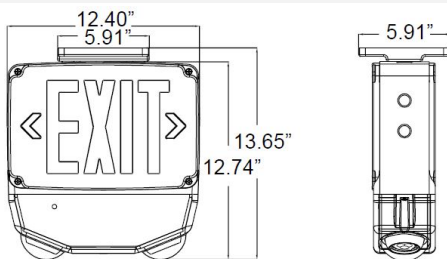

Catalog#: ESBL2L

WET LOCATION LED EMERGENCY LIGHT/EXIT SIGN COMBO UNIT WITH BATTERY BACK-UP

Category Exit Sign & Emergency Light Combo
Page [J16](#)

Features:

- Dual-Voltage Input 120/277VAC Operation
- UL Listed for Wet Location
- Suitable for Cold Weather with heater option (-20°C ~ 50°C)
- Long-lasting, Energy Saving LED Lamps
- Two 3.6W adjustable Waterproof LED Bulbs
- 90 Minutes Minimum Emergency Operation
- Injection Molded, 5VA Flame Retardant, Polycarbonate
- Fully Gasketed Corrosion-Resistant Enclosure
- High-Impact UV Resistant, Polycarbonate Lens
- Universal Mounting Plate for wall mounting
- Canopy for ceiling or end mounting included
- Easy Snap-out Chevrons Directional Indicators
- LED indicator light showing battery condition (Green= Normal, Red= Check)
- Maintenance-free 6V NiCd Battery
- Fully automatic operation

Line Drawings:

Certifications:

CAT NO	Housing Color	No. of Faces	Letter Color	Options
ESBL2L	W (White) B (Black) GY (Grey)	1 2	R (Red) G (Green)	SDT (Self Diagnostic Test) RC (Remote Capable) TP (Tamper-Proof) HTR (Internal Heater)