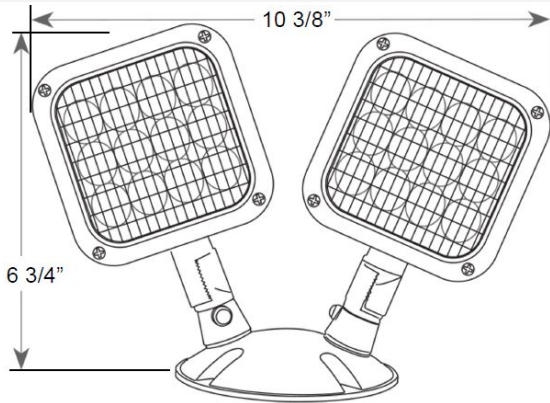

**Catalog#: LRHS-WP-2**  
**OUTDOOR SQUARE LED REMOTE HEAD, 2-HEAD**

**Category** EXIT & EMERGENCY  
**Page** [J17](#)

**Features:**

- Adjustable heads to increase center-to-center spacing
- Mounting hardware included
- Suitable for ceiling or end Mounting

**Line Drawings:**

CAT NO	No. of Heads	Voltage	Housing Color	Wattage
LRHS-WP	2	MV (3.6V, 6V, 9.6V & 12V)	GY (Grey) B (Black)	Blank (1W per Head) HO (1.5W per Head)