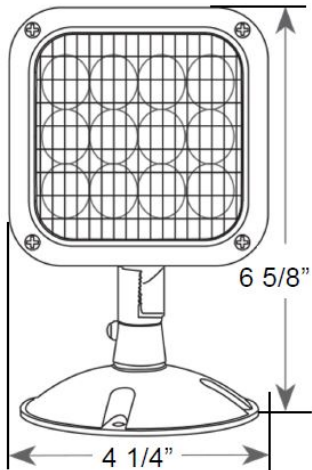

**Catalog#: LRHS-WP-1**  
**OUTDOOR SQUARE LED REMOTE HEAD, 1-HEAD**

**Category** EXIT & EMERGENCY  
**Page** [J17](#)

**Features:**

- Adjustable heads to increase center-to-center spacing
- Mounting hardware included
- Suitable for ceiling or end Mounting

**Line Drawings:**

CAT NO	No. of Heads	Voltage	Housing Color	Wattage
LRHS-WP	1	<b>MV</b> (3.6V, 6V, 9.6V & 12V)	<b>GY</b> (Grey) <b>B</b> (Black)	<b>Blank</b> (1W per Head) <b>HO</b> (1.5W per Head)