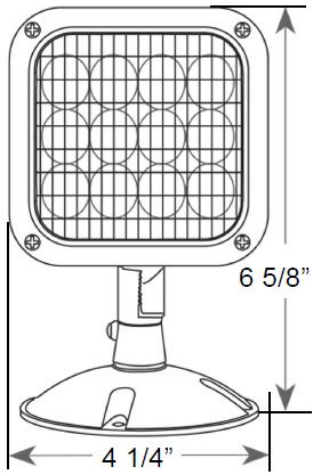

Catalog#: LRHS-WP-1
OUTDOOR SQUARE LED REMOTE HEAD, 1-HEAD

Category EXIT & EMERGENCY
Page [J17](#)

Features:

- Adjustable heads to increase center-to-center spacing
- Mounting hardware included
- Suitable for ceiling or end Mounting

Line Drawings:

CAT NO	No. of Heads	Voltage	Housing Color	Wattage
LRHS-WP	1	MV (3.6V, 6V, 9.6V & 12V)	GY (Grey) B (Black)	Blank (1W per Head) HO (1.5W per Head)