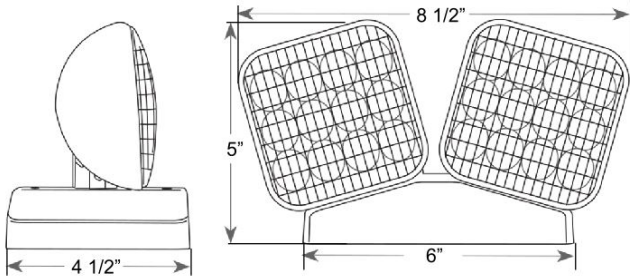

Catalog#: LRHS-2
SQUARE LED REMOTE HEAD, 2-HEAD

Category EXIT & EMERGENCY
Page [J17](#)

Features:

- Adjustable heads to increase center-to-center spacing
- Mounting hardware included
- Suitable for ceiling or end Mounting

Line Drawings:

CAT NO	No. of Heads	Voltage	Housing Color	Wattage
LRHS	2	MV (3.6V, 6V, 9.6V & 12V)	W (White) B (Black)	Blank (1W per Head) HO (1.5W per Head)