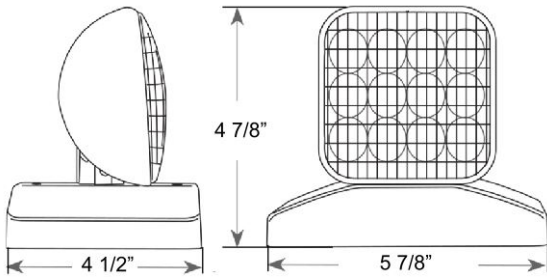

Catalog#: LRHS-1
SQUARE LED REMOTE HEAD, 1-HEAD

Category EXIT & EMERGENCY
Page [J17](#)

Features:

- Adjustable heads to increase center-to-center spacing
- Mounting hardware included
- Suitable for ceiling or end Mounting

Line Drawings:

CAT NO	No. of Heads	Voltage	Housing Color	Wattage
LRHS	1	MV (3.6V, 6V, 9.6V & 12V)	W (White) B (Black)	Blank (1W per Head) HO (1.5W per Head)