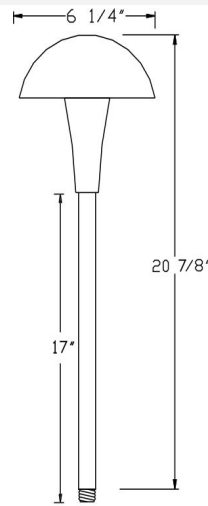

Catalog#: LS225

LED OUTDOOR MUSHROOM PATH LIGHT - 12V

Category LED

Specifications:

Material	Cast Aluminum
Voltage	12 Volts
Wattage	2W
Lamp type	LJC 2W Lamp Included
Socket	Premium grade Porcelain socket with Nickel contacts and Teflon-jacketed wire leads
Gasket	Sealed with high grade weatherproof Silicone Gasket
Wiring	Pre-wired with 24" SPT-1 Cord
Accessories	Twist-Off Shade for easy relamping GS-10 Super Spike SWN-BK Silicone Wire Nuts
Document	Installation Instructions
Certifications	

Cat. No.	Finishes	Color Temp
LS225-BK-CW	Black	CW (4100K)
LS225-BK-WW	Black	WW (3000K)
LS225-BR-CW	Bronze	CW (4100K)
LS225-BR-WW	Bronze	WW (3000K)
LS225-RU-CW	Rust	CW (4100K)
LS225-RU-WW	Rust	WW (3000K)