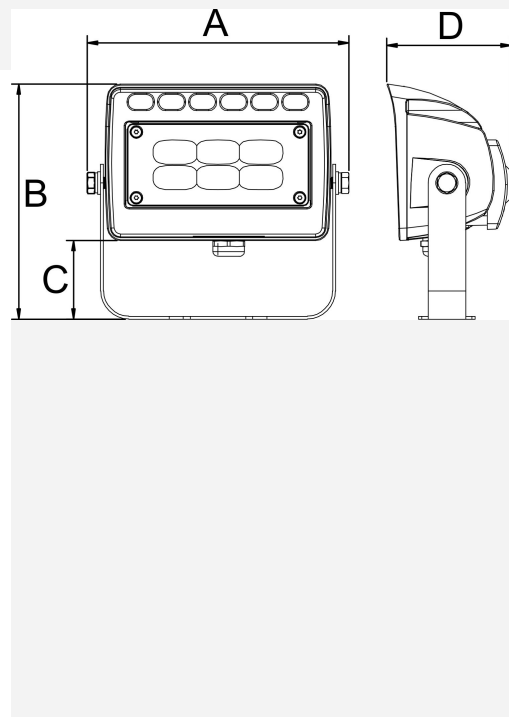

Catalog#: LFL13-12V
12V 12W LOW VOLTAGE LED FLOOD LIGHT, BRONZE

Category LED

Specifications:

Voltage: 12V
 Power Factor: > 0.9
 Housing: ADC12 Die Cast Aluminum
 Finish: UV Resistant Bronze Powder Coat Finish
 Lens Material: High Light Transmittance Polycarbonate Lens with Weatherproof Gasket
 Ambient Operating Temp: -20°C / -4°F to 40°C / 104°F
 Mount: Trunnion Mount
 Life Hours: 50,000
 Warranty: 3 Year Limited Warranty
 IP65 Listed for Wet Locations

Dimensions

LFL13-12WW-T-12V: (A) 5-1/2" x (B) 4-15/16" x (C) 1-2/3" x (D) 2-3/5"

Certifications

Catalog Number	UPC	System Wattage	Efficacy	Color Temp	Emission Color	Lumens	CRI	PF	Wattage Equivalent
LFL13-12WW-T-12V	615624011747	12W	102 lm/W	3000K	Warm White	1270 lm	83	0.9+	50W MH