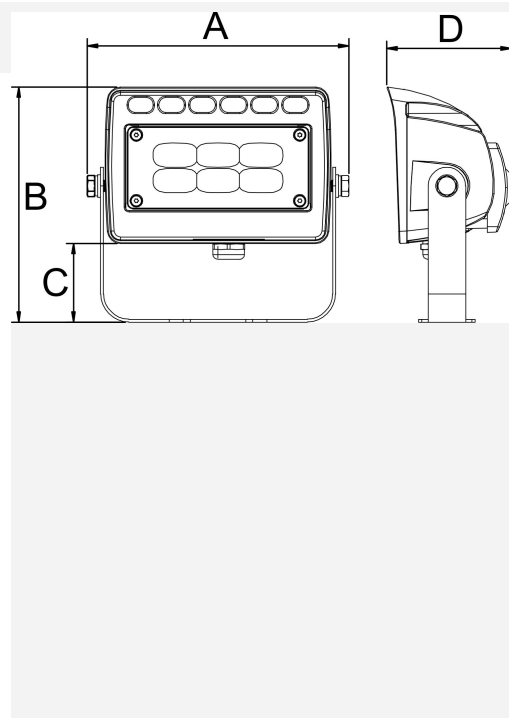

Catalog#: LFL13-12V
12V 12W LOW VOLTAGE LED FLOOD LIGHT, BRONZE

Category LED

Specifications:

Voltage: 12V
 Power Factor: > 0.9
 Housing: ADC12 Die Cast Aluminum
 Finish: UV Resistant Bronze Powder Coat Finish
 Lens Material: High Light Transmittance Polycarbonate Lens with Weatherproof Gasket
 Ambient Operating Temp: -20°C / -4°F to 40°C / 104°F
 Mount: Trunnion Mount
 Life Hours: 50,000
 Warranty: 3 Year Limited Warranty
 IP65 Listed for Wet Locations

Dimensions

LFL13-12WW-T-12V: (A) 5-1/2" x (B) 4-15/16" x (C) 1-2/3" x (D) 2-3/5"

Certifications

Catalog Number	UPC	System Wattage	Efficacy	Color Temp	Emission Color	Lumens	CRI	PF	Wattage Equivalent
LFL13-12WW-T-12V	615624011747	12W	102 lm/W	3000K	Warm White	1270 lm	83	0.9+	50W MH