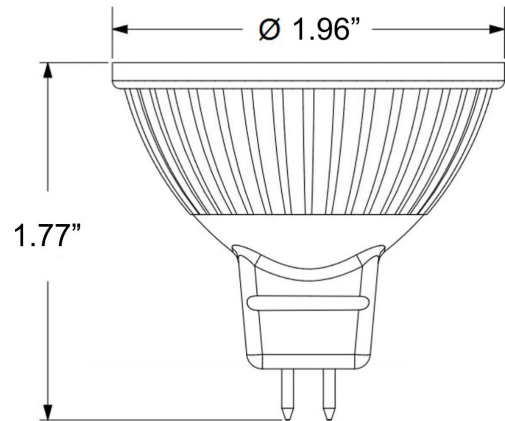

Catalog#: LMR16-5W-D
LED MR16 LIGHT BULB, 5W, 12V

Category LED
Page [H13](#)

Specifications:

Wattage: 5W
 Voltage: 12V
 Lens Type: Frosted
 Base: GU5.3
 Housing: Plastic
 Min Operating Temp: -20°C / -4°F
 Life Hours: 25,000
 Beam Angle: 36 Degrees
 Lens Material: Acrylic
 Equivalent Wattage Rating: 35W Halogen MR16
 Warranty: 1 Year Warranty
 Certification

Catalog Number	UPC	Efficacy	Color Temperature	Emission Color	Lumens	CRI	Wattage Equivalent
LMR16-5W-D-WW	615624007009	80 lm/W	3000K	Warm White	400 lm	80+	35W Halogen MR16
LMR16-5W-D-CW	615624010603	80 lm/W	5000K	Cool White	400 lm	80+	35W Halogen MR16