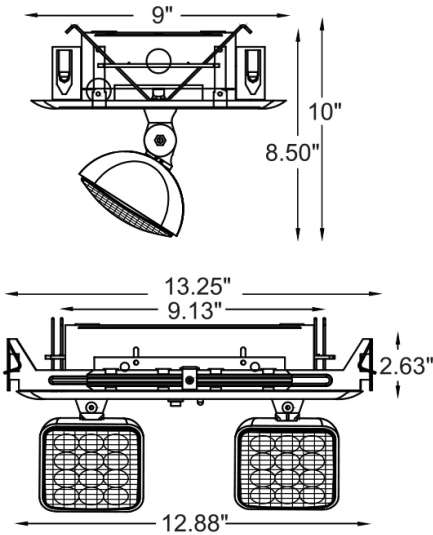

Line Drawings:

Certifications:

CAT. NO.	Housing Color
EL2LR	W (White) B (Black)