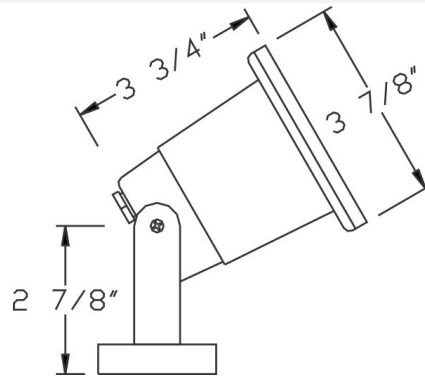

Catalog#: LSS510

LED UNDERWATER STAINLESS STEEL DIRECTIONAL LIGHT - 12V

Category LED

Specifications:

Material	Solid Grade 304 Stainless Steel
Voltage	12 Volts
Lamp type	LMR16 3W Lamp Included
Lens type	Tempered Glass Lens
Socket	Premium grade Porcelain socket with Nickel contacts and Teflon-jacketed wire leads
Gasket	Sealed with high grade weatherproof Silicone Gasket
Wiring	Pre-wired with 30 Ft SJT Cord
Accessories	Stainless Steel Fittings
Warranty	1 Year Warranty
Life Hours	50,000
Document	Installation Instructions
Certifications	 

Cat. No.	Color Temp
LSS510	WW (3000K)
	CW (4700K)

*Sample Part No.: LSS510-CW