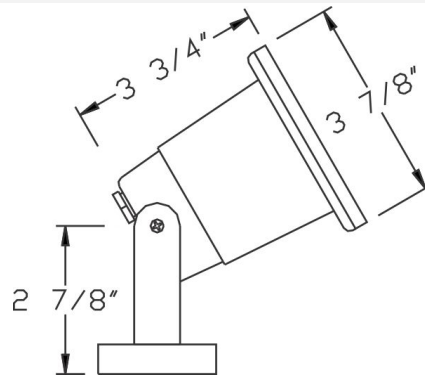

Catalog#: LB510

LED UNDERWATER SOLID BRASS DIRECTIONAL LIGHT - 12V

Category LED

Specifications:

Material	Solid Brass
Voltage	12 Volts
Lamp type	LMR16 3W Lamp Included
Lens type	Tempered Glass Lens
Socket	Premium grade Porcelain socket with Nickel contacts and Teflon-jacketed wire leads
Gasket	Sealed with high grade weatherproof Silicone Gasket
Wiring	Pre-wired with 30 Ft SJT Cord
Accessories	Brass Fittings
Warranty	1 Year Warranty
Life Hours	50,000
Document	Installation Instructions
Certifications	 

Cat. No.	Color Temp
LB510	WW (3000K)
	CW (4700K)

*Sample Part No.: LB510-CW