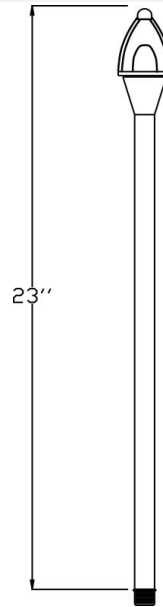

Catalog#: LB18S

LED OUTDOOR SOLID BRASS PATH LIGHT - 12V

Category LED

Specifications:

Material	Solid Brass
Voltage	12 Volts
Wattage	2W
Lamp type	LJC 2W Lamp Included
Socket	Premium grade Porcelain socket with Nickel contacts and Teflon-jacketed wire leads
Gasket	Sealed with high grade weatherproof Silicone Gasket
Wiring	Pre-wired with 24" SPT-1 Cord
Accessories	GS-10 PVC Super Spike SWN-BK Silicone Wire Nuts Shade Option
Warranty	1 Year Warranty
Life Hours	30,000
Document	Installation Instructions
Certifications	 

Cat. No.	Finish	Color Temp
LB18S	AB (Antique Brass)	WW (3000K)
	AZ (Antique Bronze) ARB (Architectural Bronze)	CW (4700K)

*Sample Part No.: LB18S-AB-WW