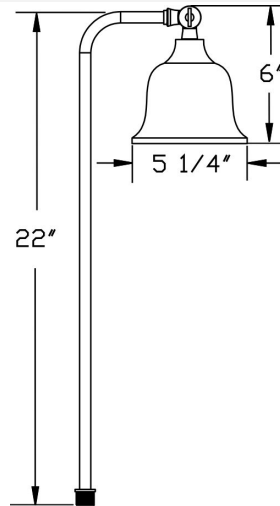

Catalog#: LB114

LED OUTDOOR SOLID BRASS PATH LIGHT - 12V

Category LED

Specifications:

Material	Solid Brass
Voltage	12 Volts
Wattage	2W
Lamp type	LJC 2W Lamp Included
Socket	Premium grade Porcelain socket with Nickel contacts and Teflon-jacketed wire leads
Gasket	Sealed with high grade weatherproof Silicone Gasket
Wiring	Pre-wired with 24" SPT-1 Cord
Accessories	GS-10 PVC Super Spike SWN-BK Silicone Wire Nuts
Warranty	1 Year Warranty
Life Hours	30,000
Document	Installation Instructions
Certifications	 

Cat. No.	Color Temp
LB114	WW (3000K)
	CW (4700K)

*Sample Part No.: LB114-WW