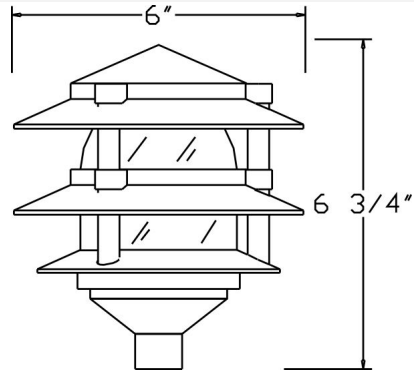

**Catalog#: L2030**

**LED OUTDOOR 3-TIER CAST ALUMINUM PAGODA LIGHTS- 12V**

**Category** LED

**Specifications:**

Material Cast Aluminum  
 Voltage 12 Volts  
 Wattage 2W  
 Lamp type [LJC 2W](#) Lamp Included  
 Lens type Frosted Glass Lens - Standard, Clear Lens by Request  
 Socket Premium grade Porcelain socket with Nickel contacts and Teflon-jacketed wire leads  
 Gasket Sealed with high grade weatherproof Silicone Gasket  
 Wiring Pre-wired with 24" SPT-1 Cord  
 Accessories 3-Tier  
 8" Extension Wand  
 GS-85 PVC Spike  
[SWN-BK](#) Silicone Wire Nuts  
 Warranty 1 Year Warranty  
 Life Hours 25,000  
 Document [Installation Instructions](#)  
 Certifications