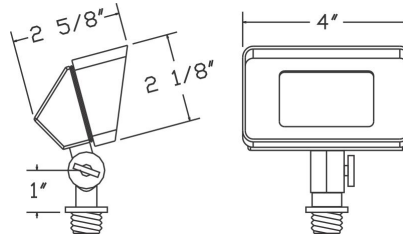

**Catalog#: LB610**

**LED OUTDOOR CAST BRASS RECTANGLE SPOT - 12V**

**Category** LED

**Specifications:**

Material	Cast Brass
Voltage	12 Volts
Wattage	2W
Lamp type	<a href="#">LJC 2W</a> Lamp Included
Lens type	Tempered Glass Lens
Socket	Premium grade Porcelain socket with Nickel contacts and Teflon-jacketed wire leads
Gasket	Sealed with high grade weatherproof Silicone Gasket
Wiring	Pre-wired with 24" SPT-1 Cord
Accessories	Adjustable Key Knuckle GS-85 PVC Spike <a href="#">SWN-BK</a> Silicone Wire Nuts
Warranty	1 Year Warranty
Life Hours	30,000
Document	<a href="#">Installation Instructions</a>
Certifications	 