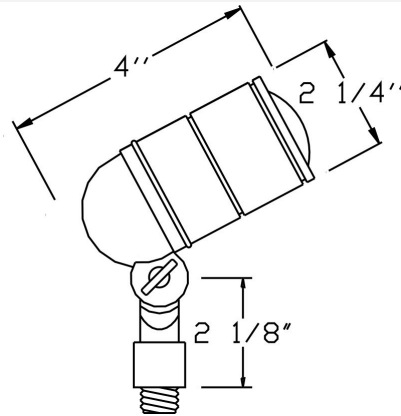

Catalog#: LS130

LED OUTDOOR CAST ALUMINUM DIRECTIONAL LIGHT BULLET - 12V

Category LED

Specifications:

Material	Cast Aluminum
Voltage	12 Volts
Lamp type	LMR16 5W or LMR16 3W Lamp Included
Lens type	Convex Tempered Glass Lens
Socket	Premium grade Porcelain socket with Nickel contacts and Teflon-jacketed wire leads
Gasket	Sealed with high grade weatherproof Silicone Gasket
Wiring	Pre-wired with 24" SPT-1 Cord
Accessories	Adjustable Key Knuckle GS-85 PVC Spike SWN-BK Silicone Wire Nuts
Warranty	1 Year Warranty
Life Hours	50,000
Document	Installation Instructions
Certifications	

Cat. No.	Finishes	Wattage	Color Temp
LS130	BK (Black) BR (Bronze)	3W	WW (3000K)
	RU (Rust) SA (Sand)	6W	CW (4700K)

*Sample Part No.: LS130-RU-3-WW

*LS130-RU-6-CW, LS130-RU-6-WW, LS130-SA-6-CW, LS130-SA-6-WW While Supplies Last