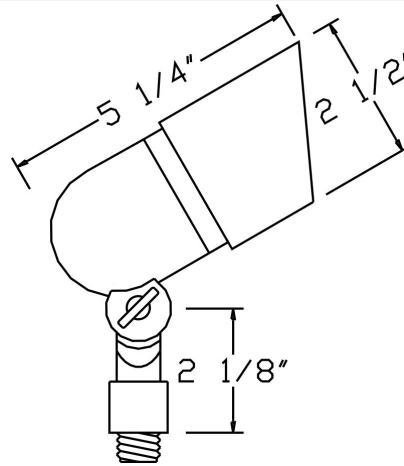

Catalog#: LS131

LED OUTDOOR CAST ALUMINUM DIRECTIONAL LIGHT BULLET - 12V

Category LED

Specifications:

Material	Cast Aluminum
Voltage	12 Volts
Lamp type	LMR16 5W or LMR16 3W Lamp Included
Lens type	Convex Tempered Glass Lens
Socket	Premium grade Porcelain socket with Nickel contacts and Teflon-jacketed wire leads
Gasket	Sealed with high grade weatherproof Silicone Gasket
Wiring	Pre-wired with 24" SPT-1 Cord
Accessories	Spring-Mounted Directional Mount Adjustable Key Knuckle GS-85 PVC Spike SWN-BK Silicone Wire Nuts
Warranty	1 Year Warranty
Life Hours	50,000
Document	Installation Instructions
Certifications	 

Cat. No.	Finishes	Wattage	Color Temp
LS131	BK (Black) BR (Bronze) RU (Rust) SA (Sand) VG (Verde Green)	3W	WW (3000K)
		6W	CW (4700K)

*Sample Part No.: LS131-SA-6-WW