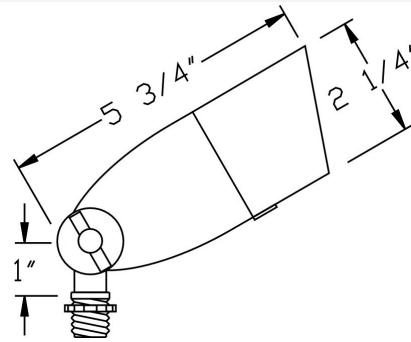

Catalog#: L1081

LED OUTDOOR CAST ALUMINUM DIRECTIONAL LIGHT BULLET - 12V

Category LED

Specifications:

Material	Cast Aluminum
Voltage	12 Volts
Lamp type	LMR16 5W or LMR16 3W Lamp Included
Lens type	Convex Tempered Glass Lens
Socket	Premium grade Porcelain socket with Nickel contacts and Teflon-jacketed wire leads
Gasket	Sealed with high grade weatherproof Silicone Gasket
Wiring	Pre-wired with 24" SPT-1 Cord
Accessories	Adjustable Key Knuckle GS-85 PVC Spike SWN-BK Silicone Wire Nuts
Warranty	1 Year Warranty
Life Hours	50,000
Document	Installation Instructions
Certifications	 