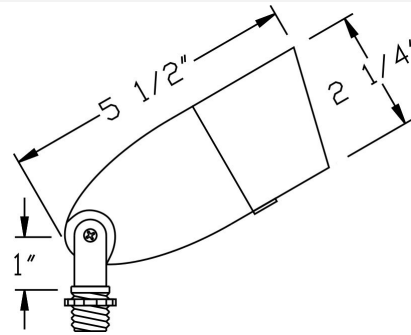

Catalog#: L1071

LED OUTDOOR CAST ALUMINUM DIRECTIONAL LIGHT BULLET - 12V

Category LED

Specifications:

Material	Cast Aluminum
Voltage	12 Volts
Lamp type	LMR16 5W or LMR16 3W Lamp Included
Lens type	Tempered Glass Lens
Socket	Premium grade Porcelain socket with Nickel contacts and Teflon-jacketed wire leads
Gasket	Sealed with high grade weatherproof Silicone Gasket
Wiring	Pre-wired with 24" SPT-1 Cord
Accessories	GS-85 PVC Spike SWN-BK Silicone Wire Nuts
Warranty	1 Year Warranty
Life Hours	50,000
Document	Installation Instructions
Certifications	