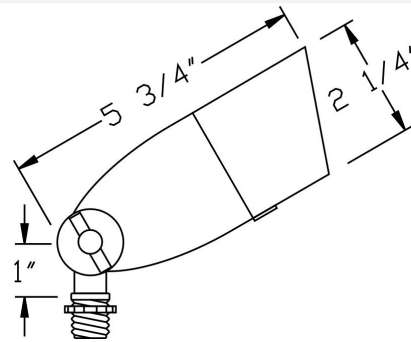

Catalog#: LB171

LED OUTDOOR CAST BRASS DIRECTIONAL LIGHT BULLET - 12V

Category LED

Specifications:

Material Cast Brass
 Voltage 12 Volts
 Lamp type [LMR16 5W](#) or [LMR16 3W](#) Lamp Included
 Lens type Convex Tempered Glass Lens
 Socket Premium grade Porcelain socket with Nickel contacts and Teflon-jacketed wire leads
 Gasket Sealed with high grade weatherproof Silicone Gasket
 Wiring Pre-wired with 24" SPT-1 Cord
 Accessories Adjustable Key Knuckle
 GS-85 PVC Spike
[SWN-BK](#) Silicone Wire Nuts
 Warranty 1 Year Warranty
 Life Hours 50,000
 Document [Installation Instructions](#)
 Certifications