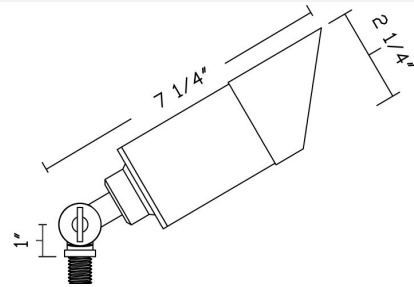

Catalog#: LB160SH

LED OUTDOOR CAST BRASS DIRECTIONAL LIGHT BULLET - 12V

Category LED

Specifications:

- Material: Solid Brass
- Voltage: 12 Volts
- Lamp type: [LMR16 5W](#) or [LMR16 3W](#) Lamp Included
- Lens type: Convex Tempered Glass Lens
- Socket: Premium grade Porcelain socket with Nickel contacts and Teflon-jacketed wire leads
- Gasket: Sealed with high grade weatherproof Silicone Gasket
- Wiring: Pre-wired with 24" SPT-1 Cord
- Accessories: Adjustable Key Knuckle
GS-85 PVC Spike
[SWN-BK](#) Silicone Wire Nuts
- Warranty: 1 Year Warranty
- Life Hours: 50,000
- Document: [Installation Instructions](#)
- Certifications:  