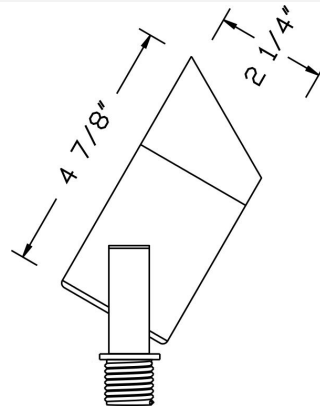

Catalog#: LB152

LED OUTDOOR SOLID BRASS DIRECTIONAL LIGHT BULLET - 12V

Category LED

Specifications:

Material	Solid Brass
Voltage	12 Volts
Lamp type	LMR16 5W or LMR16 3W Lamp Included
Lens type	Convex Tempered Glass Lens
Socket	Premium grade Porcelain socket with Nickel contacts and Teflon-jacketed wire leads
Gasket	Sealed with high grade weatherproof Silicone Gasket
Wiring	Pre-wired with 24" SPT-1 Cord
Accessories	GS-85 PVC Spike SWN-BK Silicone Wire Nuts
Warranty	1 Year Warranty
Life Hours	50,000
Document	Installation Instructions
Certifications	