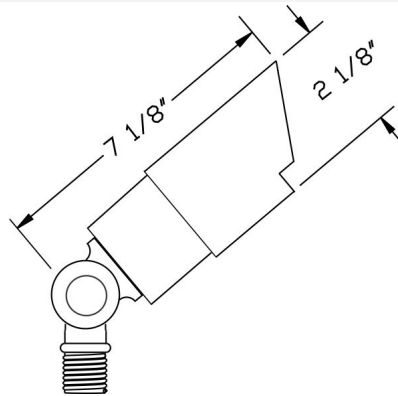

Catalog#: LB151

LED OUTDOOR SOLID BRASS DIRECTIONAL LIGHT BULLET - 12V

Category LED

Specifications:

Material	Solid Brass
Voltage	12 Volts
Lamp type	LMR16 5W or LMR16 3W Lamp Included
Lens type	Convex Tempered Glass Lens
Socket	Premium grade Porcelain socket with Nickel contacts and Teflon-jacketed wire leads
Gasket	Sealed with high grade weatherproof Silicone Gasket
Wiring	Pre-wired with 24" SPT-1 Cord
Accessories	Adjustable Knuckle GS-85 PVC Spike SWN-BK Silicone Wire Nuts
Warranty	1 Year Warranty
Life Hours	50,000
Document	Installation Instructions
Certifications	 