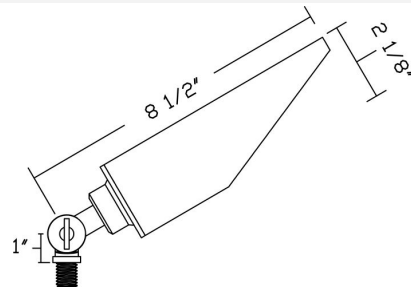

Catalog#: LB150SH

LED OUTDOOR SOLID BRASS DIRECTIONAL LIGHT BULLET - 12V

Category LED

Specifications:

Material Solid Brass
 Voltage 12 Volts
 Lamp type [LMR16 5W](#) or [LMR16 3W](#) Lamp Included
 Lens type Convex Tempered Glass Lens
 Socket Premium grade Porcelain socket with Nickel contacts and Teflon-jacketed wire leads
 Gasket Sealed with high grade weatherproof Silicone Gasket
 Wiring Pre-wired with 24" SPT-1 Cord
 Accessories Adjustable Key Knuckle
 GS-85 PVC Spike
[SWN-BK](#) Silicone Wire Nuts
 Warranty 1 Year Warranty
 Life Hours 50,000
 Document [Installation Instructions](#)
 Certifications