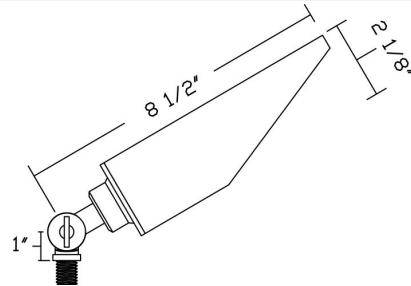

**Catalog#: LB150SH**

**LED OUTDOOR SOLID BRASS DIRECTIONAL LIGHT BULLET - 12V**

**Category** LED

**Specifications:**

**Material** Solid Brass  
**Voltage** 12 Volts  
**Lamp type** [LMR16 5W](#) or [LMR16 3W](#) Lamp Included  
**Lens type** Convex Tempered Glass Lens  
**Socket** Premium grade Porcelain socket with Nickel contacts and Teflon-jacketed wire leads  
**Gasket** Sealed with high grade weatherproof Silicone Gasket  
**Wiring** Pre-wired with 24" SPT-1 Cord  
**Accessories** Adjustable Key Knuckle  
 GS-85 PVC Spike  
[SWN-BK](#) Silicone Wire Nuts  
**Warranty** 1 Year Warranty  
**Life Hours** 50,000  
**Document** [Installation Instructions](#)  
**Certifications**