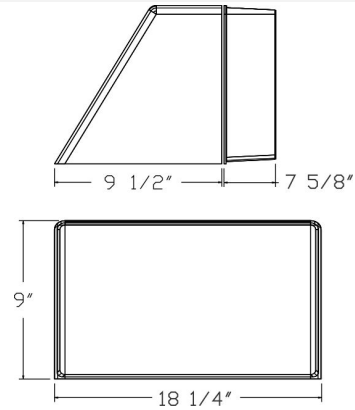

**Catalog#: HWP3D SERIES
 PREMIUM WALL PACK**

Category

Line Voltage

Features:

- Pulse Start On Select Models
- Cast Aluminum Housing
- Tempered Clear Glass Lens
- Premium Grade Porcelain Socket-Pulse Rated
- Sealed with High Grade Weatherproof Silicone Gasket
- Pre-wired Teflon-jacketed 9" Pigtail
- Powder Coated Textured Bronze Finish
- Mogul Base Socket for 250W and 400 Models
- 1/2 in. NPS Tapped Back and Sides for Conduit Entrance
- Lamp included in all models
- Suitable for Wet Locations