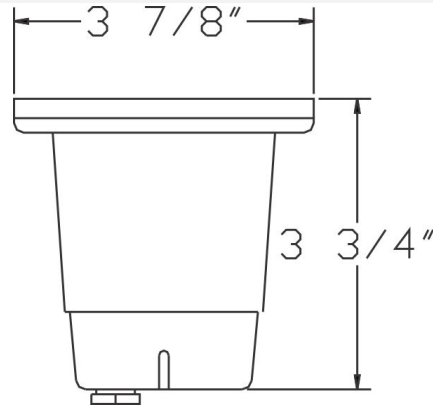

Catalog#: SS5010M

**WELL LIGHT - MARINE GRADE FIXTURE
 STAINLESS STEEL**

Category Landscape Lighting

Page [115](#)

Specifications:

- Material Cast Marine Grade 316 Stainless Steel
- Voltage 12 Volts
- Lamp type: MR16 5W 3000K (WW) LED Bulb Included (35W Max.)
- Lens type Tempered Glass Lens
- Socket Premium grade Porcelain socket with Nickel contacts and Teflon-jacketed wire leads
- Gasket Sealed with high grade weatherproof Silicone Gasket
- Wiring Pre-wired with 24" SJT Cord