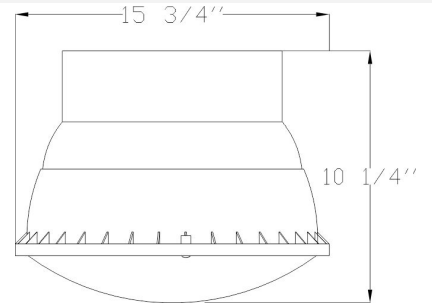

Description:

- Pulse Start on Select Models
- Cast Aluminum Housing
- Deluxe Garage Light
- Removable Upper Aluminum Reflector
- Band to illuminate ceiling
- Polycarbonate Reflector
- Round Cast Aluminum Housing
- Premium Grade Porcelain Socket

- Sealed with High Grade Weatherproof Silicone Gasket
- Pre-wired Teflon-jacketed 9" Pigtail
- Powder Coated Finish
- Medium Base E26 Socket for HPS & MH models
- Lamp Included in all models
- Suitable for Damp Locations