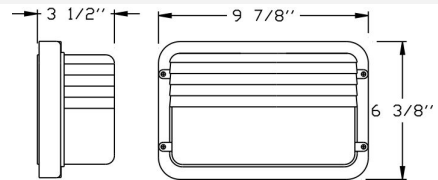

Catalog#: 7607 SERIES

OUTDOOR BULKHEAD LIGHT- BRONZE OR WHITE, OPAL POLYCARBONATE LENS

Category

Line Voltage

Features:

Material	Cast Aluminum Silicone Gasket
Socket	Premium grade Porcelain socket - Pulse Rated
Gasket	Sealed with High Grade Weatherproof Silicone Gasket
Wiring	Pre-wired Teflon-jacketed 9" Pigtail
Voltage	120 Volts
Lens type	Opal Polycarbonate Lens

Cat. No.	Wattage	Lamp Type	Finish	UPC
7607-A19	60W	Medium Base E26 Socket (Not Included)	Brown	615624270762
			White	615624270779
*7607-PLQ13	13W	1 PLQ13 (Included)	Brown	615624270748

*While Supplies Last