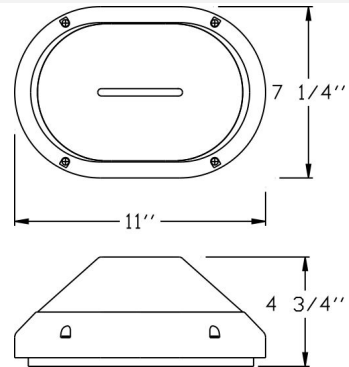

**Catalog#: 7613 SERIES**

**OUTDOOR BULKHEAD LIGHT - WHITE, FROSTED GLASS LENS**

**Category**

Line Voltage

**Features:**

- Material: Cast Aluminum  
Silicone Gasket
- Socket: Premium grade Porcelain socket -  
Pulse Rated
- Gasket: Sealed with High Grade  
Weatherproof Silicone Gasket
- Wiring: Pre-wired Teflon-jacketed 9"  
Pigtail
- Lens type: Frosted Glass Lens

Cat. No.	Wattage	Lamp Type	UPC
7613-A19	100W	Medium Base E26 Socket (Not Included)	615624270793