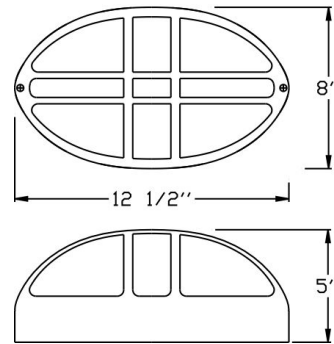

Catalog#: 7712 SERIES

OUTDOOR BULKHEAD LIGHT - WHITE, OPAL POLYCARBONATE LENS

Category

Line Voltage

Features:

- Material: Cast Aluminum
Silicone Gasket
- Socket: Premium grade Porcelain socket - Pulse Rated
- Gasket: Sealed with High Grade Weatherproof Silicone Gasket
- Wiring: Pre-wired Teflon-jacketed 9" Pigtail
- Voltage: 120 Volts
- Lens type: Opal Polycarbonate Lens

Cat. No.	Wattage	Lamp Type	UPC
7712-A19	100W	Medium Base E26 Socket (Not Included)	615624265713
7712-PL26	26W	2 PL13 (Included)	615624265737