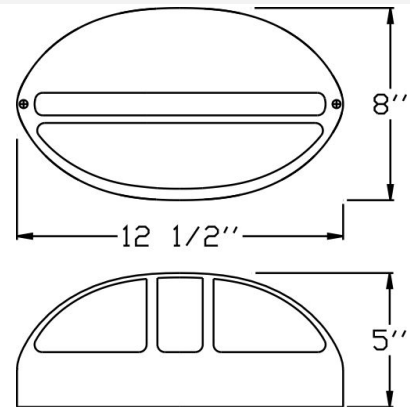

Catalog#: 7711 SERIES

OUTDOOR BULKHEAD LIGHT - WHITE, OPAL POLYCARBONATE LENS

Category

Line Voltage

Features:

Material	Cast Aluminum Silicone Gasket
Socket	Premium grade Porcelain socket - Pulse Rated
Gasket	Sealed with High Grade Weatherproof Silicone Gasket
Wiring	Pre-wired Teflon-jacketed 9" Pigtail
Voltage	120 Volts
Lens type	Opal Polycarbonate Lens

Cat. No.	Wattage	Lamp Type	UPC
7711-A19	100W	Medium Base E26 Socket (Not Included)	615624265690
7711-PL13	13W	1 PLQ13 (Included)	615624270847