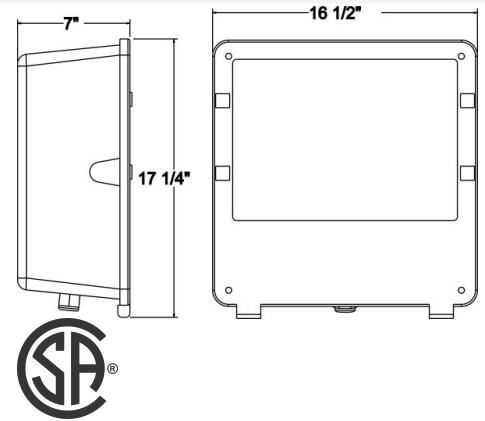

**Catalog#: HFL4 SERIES**  
**SHOE BOX FLOODLIGHT HFL4 SERIES**

Category

Line Voltage

**Features:**

- Pulse Start (PS) on Select Models
- Cast Aluminum Housing
- Tempered Clear Glass Lens
- Premium Grade Porcelain Socket- Pulse Rated
- Sealed with High Grade Weatherproof Silicone Gasket
- Pre-wired Teflon-jacketed 9" Pigtail
- Powder Coated Textured Bronze Finish
- Hinged Front Housing for Easy Relamping
- Mogul-Base Socket
- Mounting Yoke
- Lamp Included in all models
- Suitable for Wet Locations