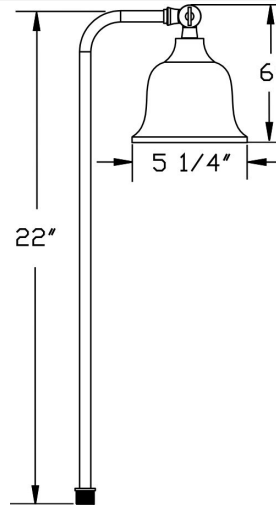

Catalog#: B114

**PATHLIGHT JC BI-PIN 20W MAX.
 12V TULIP, BRASS, 20W LAMP- ARCHITECTURAL BRONZE**

Category Landscape Lighting

Page [113](#)

Specifications:

Material	Solid Brass
Voltage	12 Volts
Lamp type	JC Bi-Pin 3W 3000K (WW) LED Bulb Included (20W Max.)
Socket	Premium grade Porcelain socket with Nickel contacts and Teflon-jacketed wire leads
Gasket	Sealed with high grade weatherproof Silicone Gasket
Wiring	Pre-wired with 24" SPT-1 Cord
Accessories	GS-10 Super Spike SWN-BK Silicone Wire Nuts
Document	Installation Instructions
Certifications	 