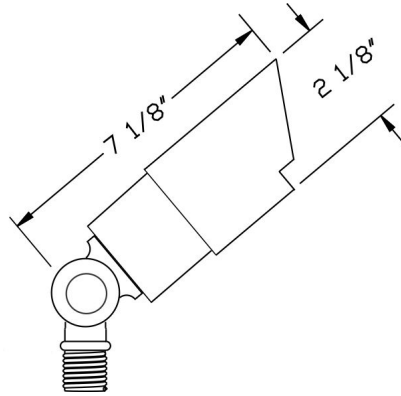

Catalog#: B151
DIRECTIONAL LIGHT WITH SHROUD, 35W MAX

Category Landscape Lighting
Page [1](#)

Specifications:

Material Solid Brass
Voltage 12 Volts
Lamp type MR16 5W 3000K (WW) LED Bulb Included (35W Max.)
Lens type Tempered Glass Lens
Socket Premium grade Porcelain socket with Nickel contacts and Teflon-jacketed wire leads
Gasket Sealed with high grade weatherproof Silicone Gasket
Wiring Pre-wired with 24" SPT-1 Cord
Accessories GS-85 PVC Spike
[SWN-BK](#) Silicone Wire Nuts
Document [Installation Instructions](#)
Certifications