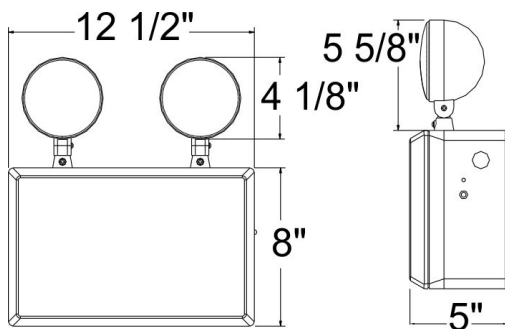

Catalog#: EL2T12
HIGH OUTPUT EMERGENCY LIGHT

Category
Page

Emergency Lights
[J4](#)

Features:

- Dual-Voltage Input 120/277VAC Operation
- 90 Minutes Minimum Emergency Operation
- Injection Molded, 5VA Flame Retardant, High Impact, Thermoplastic Knockout on back of housing for wall mount
- Push to Test Switch
- Maintenance Free 6V Sealed Lead-Acid Battery
- Fully automatic operation

Line Drawings:

100W

Certifications:

Cat. No.	Voltage	Output	Lamp Wattage
EL2T1250	12V	50W	2 x 7.2W
EL2T12100	12V	100W	2 x 7.2W