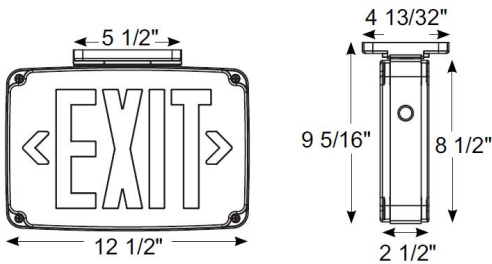

Line Drawings:

Certifications:

CAT NO	Housing Color	No. of Faces	Letter Color	Operation	Options
ESLN4M	W (White) B (Black) GY (Grey)	1 2	R (Red) G (Green)	EB (Battery Back-up) AC (AC Only)	SDT (Self Diagnostic Test)