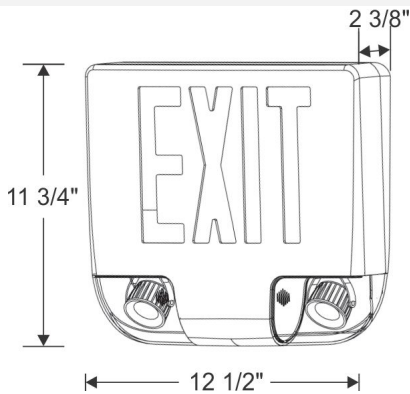

Catalog#: EESLA-LED
CAST ALUMINUM LED EMERGENCY LIGHT/EXIT SIGN COMBO UNIT WITH BATTERY BACK-UP

Category Exit Sign & Emergency Light Combo
Page [J14](#)

Features:

- Dual-Voltage Input 120/277VAC Operation
- UL Listed for Damp Location
- Long-lasting, Energy Saving LED Lamps
- Two high power, fully adjustable LED Lamp Heads (1.5W per lamp head)
- 90 Minutes Minimum Emergency Operation
- Heavy-Duty Premium Grade Aluminum Housing
- Universal Mounting Pattern
- Aluminum Canopy for ceiling or end mounting included
- Knockout Chevrons Directional Indicators
- Push to Test Switch
- Maintenance free 8.4V NiCd Battery
- Fully automatic operation

Line Drawings:

Certifications:

CAT NO	Housing Color	Faceplate	No. of Faces	Letters Color
EESLA-LED	W (White) B (Black)	A (Aluminum) W (White) B (Black)	1 2	R (Red) G (Green)