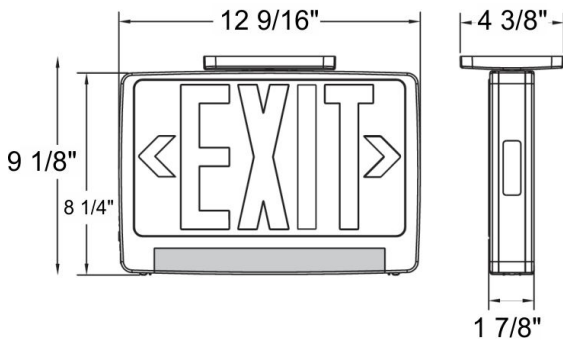

Line Drawings:

Certifications:

CAT NO	Housing Color	Letter Color	Options
EECLP-LED	W (White) B (Black)	R (Red) G (Green)	SDT (Self Diagnostic Test)