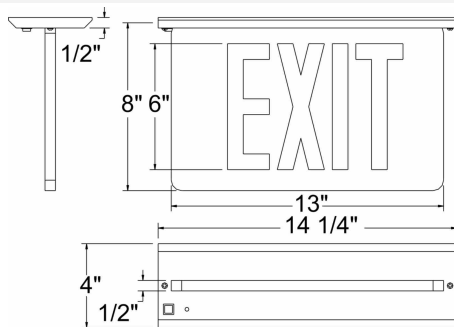

Catalog#: ESRE
RECESSED MOUNT EDGE-LIT LED EXIT SIGN

Category
 Page

Exit Signs
[J11](#)

Features:

- Dual-Voltage Input 120/277VAC Operation
- UL Listed for Damp Location
- Long-lasting, Energy Saving LED Lamps
- 90 Minutes Minimum Emergency Operation (**EB Only**)
- Premium Grade Extruded Aluminum Housing
- Adjustable Bar Hanger up to 24" for Recessed Mount
- Field applied Chevrons Included
- UV Stabilized ultra clear acrylic Edge Lit Panel
- Mirror divider on double face versions
- Single Face Panels are **Clear**, Double Face Panels are **Opaque**
- Push to Test Switch
- Maintenance free 4.8V NiCd Battery (**EB Only**)
- Fully automatic operation (**EB Only**)

Line Drawings:

Certifications:

CAT NO	Casing Color	No. of Faces	Letter Color	Operation	Options
ESRE	W (White)	1 2	G (Green)	EB (Battery Back-up) AC (AC Only) Blank (If 2C)	SDT (Self Diagnostic Test) 2C-120 (Dual-Circuit Op., 120V) 2C-277 (Dual-Circuit Op., 277V)