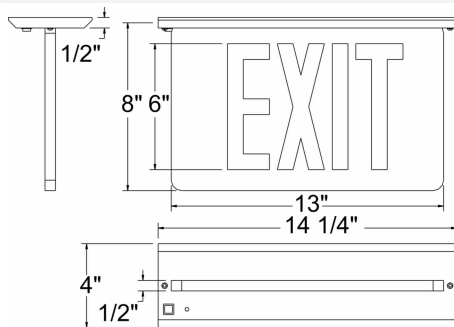

**Catalog#: ESRE**  
**RECESSED MOUNT EDGE-LIT LED EXIT SIGN**

**Category**  
**Page**

Exit Signs  
[J11](#)

**Features:**

- Dual-Voltage Input 120/277VAC Operation
- UL Listed for Damp Location
- Long-lasting, Energy Saving LED Lamps
- 90 Minutes Minimum Emergency Operation (**EB Only**)
- Premium Grade Extruded Aluminum Housing
- Adjustable Bar Hanger up to 24" for Recessed Mount
- Field applied Chevrons Included
- UV Stabilized ultra clear acrylic Edge Lit Panel
- Mirror divider on double face versions
- Single Face Panels are **Clear**, Double Face Panels are **Opaque**
- Push to Test Switch
- Maintenance free 4.8V NiCd Battery (**EB Only**)
- Fully automatic operation (**EB Only**)

**Line Drawings:**

**Certifications:**

CAT NO	Casing Color	No. of Faces	Letter Color	Operation	Options
ESRE	W (White)	1 2	G (Green)	EB (Battery Back-up) AC (AC Only) Blank (If 2C)	SDT (Self Diagnostic Test) 2C-120 (Dual-Circuit Op., 120V) 2C-277 (Dual-Circuit Op., 277V)