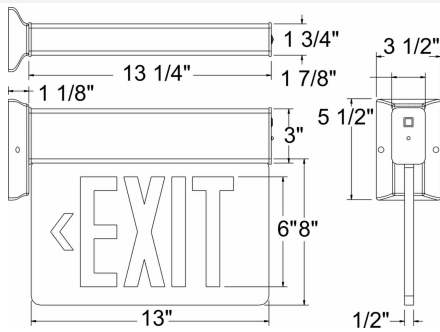

Catalog#: ESSE
SURFACE MOUNT EDGE-LIT LED EXIT SIGN

Category
 Page

Exit Signs
[J11](#)

Features:

- Dual-Voltage Input 120/277VAC Operation
- UL Listed for Damp Location
- Long-lasting, Energy Saving LED Lamps
- 90 Minutes Minimum Emergency Operation (**EB Only**)
- Premium Grade Extruded Aluminum Housing
- Aluminum Canopy for wall, ceiling or end mounting included
- Field applied Chevrons Included
- UV Stabilized ultra clear acrylic Edge Lit Panel
- Mirror divider on double face versions
- Single Face Panels are **Clear**, Double Face Panels are **Opaque**
- Push to Test Switch
- Maintenance free 6V, 2.3AH Sealed Lead-Acid Battery (**EB Only**)
- Fully automatic operation (**EB Only**)

Line Drawings:

Certifications:

| CAT NO | Casing Color | No. of Faces | Letter Color | Operation | Options |
|--------|--------------|--------------|----------------------|---|--|
| ESSE | A (Aluminum) | 1 2 | R (Red) G (Green) | EB (Battery Back-up) AC (AC Only) Blank (If 2C) | SDT (Self Diagnostic Test) 2C-120 (Dual-Circuit Op., 120V) 2C-277 (Dual-Circuit Op., 277V) |