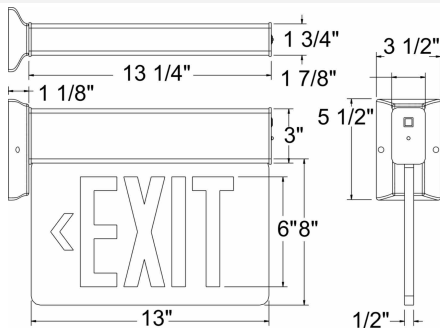

Catalog#: ESSE
SURFACE MOUNT EDGE-LIT LED EXIT SIGN

Category
 Page

Exit Signs
[J11](#)

Features:

- Dual-Voltage Input 120/277VAC Operation
- UL Listed for Damp Location
- Long-lasting, Energy Saving LED Lamps
- 90 Minutes Minimum Emergency Operation (**EB Only**)
- Premium Grade Extruded Aluminum Housing
- Aluminum Canopy for wall, ceiling or end mounting included
- Field applied Chevrons Included
- UV Stabilized ultra clear acrylic Edge Lit Panel
- Mirror divider on double face versions
- Single Face Panels are **Clear**, Double Face Panels are **Opaque**
- Push to Test Switch
- Maintenance free 6V, 2.3AH Sealed Lead-Acid Battery (**EB Only**)
- Fully automatic operation (**EB Only**)

Line Drawings:

Certifications:

CAT NO	Casing Color	No. of Faces	Letter Color	Operation	Options
ESSE	A (Aluminum)	1 2	R (Red) G (Green)	EB (Battery Back-up) AC (AC Only) Blank (If 2C)	SDT (Self Diagnostic Test) 2C-120 (Dual-Circuit Op., 120V) 2C-277 (Dual-Circuit Op., 277V)