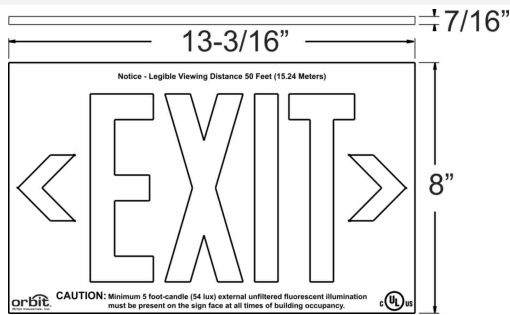

Catalog#: ESI
SELF-ILLUMINATING LOW-LEVEL EXIT SIGN

Category
 Page

Exit Signs
[J10](#)

Features:

- Non- Electrical, Non-Nuclear
- Non-Radioactive
- Minimum 5 Foot-Candles (54 Lux) external unfiltered Fluorescent or LED
- Rated viewing distance of 50 feet
- Aluminum Body
- Photoluminescent Surface
- Built-in wall mount
- Field Applied Chevrons Included
- Single face only

Line Drawings:

Certifications:

CAT NO	Letter Color
ESI	R (Red) G (Green)