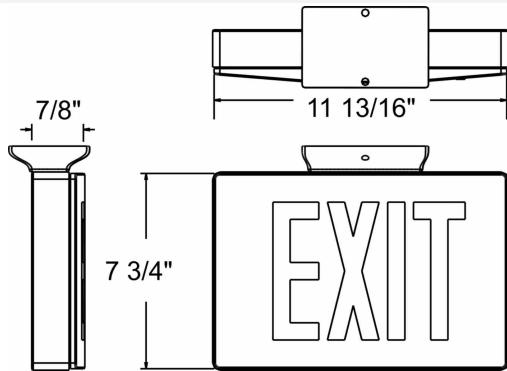

Line Drawings:

Certifications:

CAT NO	Housing Color	Faceplate	No. of Faces	Letter Color
ESLAM	B (Black)	A (Aluminum) W (White) B (Black)	1 (Blank) 2	R (Red) G (Green)