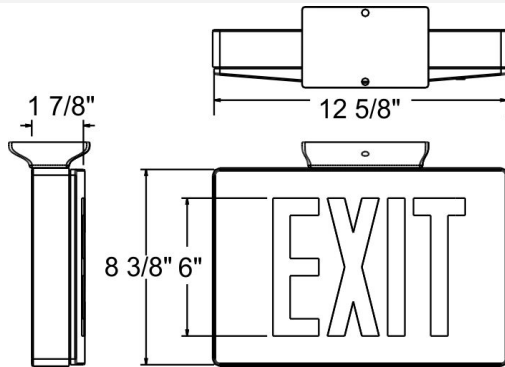

**Catalog#: ESLA**  
**CAST ALUMINUM LED EXIT SIGN**

Category  
 Page

Exit Signs  
[J9](#)

**Features:**

- Dual-Voltage Input 120/277VAC Operation
- UL Listed for Damp Location
- Long-lasting, Energy Saving LED Lamps
- 90 Minutes Minimum Emergency Operation (**EB Only**)
- Premium Grade Aluminum Housing
- Universal Mounting Pattern
- Aluminum Canopy for ceiling or end mounting included
- Knockout Chevrons Directional Indicators
- Push to Test Switch
- Maintenance free 4.8V NiCd Battery (**EB Only**)
- Fully automatic operation (**EB Only**)

**Line Drawings:**

**Certifications:**

CAT NO	Housing Color	Faceplate	No. of Faces	Letter Color	Operation	Options
ESLA	A (Aluminum) W (White) B (Black)	A (Aluminum) W (White) B (Black)	1 2	R (Red) G (Green)	EB (Battery Back-up) AC (AC Only) Blank (If 2C)	SDT (Self Diagnostic Test) 2C-120 (Dual-Circuit Op., 120V) 2C-277 (Dual-Circuit Op., 277V)