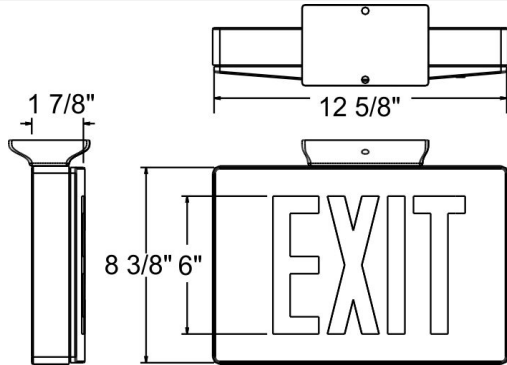

Catalog#: ESLA
CAST ALUMINUM LED EXIT SIGN

Category
 Page

Exit Signs
[J9](#)

Features:

- Dual-Voltage Input 120/277VAC Operation
- UL Listed for Damp Location
- Long-lasting, Energy Saving LED Lamps
- 90 Minutes Minimum Emergency Operation (**EB Only**)
- Premium Grade Aluminum Housing
- Universal Mounting Pattern
- Aluminum Canopy for ceiling or end mounting included
- Knockout Chevrons Directional Indicators
- Push to Test Switch
- Maintenance free 4.8V NiCd Battery (**EB Only**)
- Fully automatic operation (**EB Only**)

Line Drawings:

Certifications:

CAT NO	Housing Color	Faceplate	No. of Faces	Letter Color	Operation	Options
ESLA	A (Aluminum) W (White) B (Black)	A (Aluminum) W (White) B (Black)	1 2	R (Red) G (Green)	EB (Battery Back-up) AC (AC Only) Blank (If 2C)	SDT (Self Diagnostic Test) 2C-120 (Dual-Circuit Op., 120V) 2C-277 (Dual-Circuit Op., 277V)