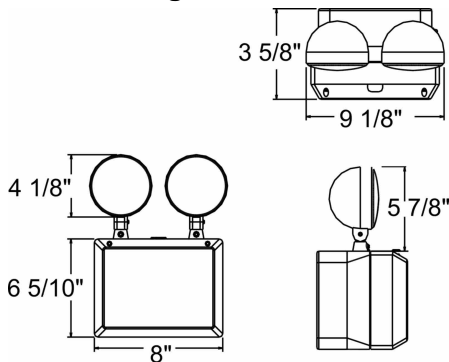

Line Drawings:

Certifications:

CAT NO	Housing Color
EL2TN4-LED	B (Black) GY (Grey)