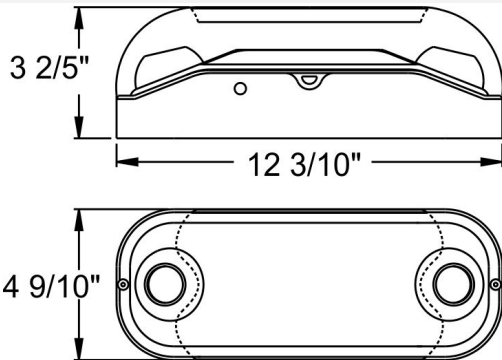

Catalog#: EL2H-WP-LED
ADJUSTABLE WET LOCATION LED EMERGENCY LIGHT

Category Wet Location Emergency Lights
Page [J5](#)

Features:

- Dual-Voltage Input 120/277VAC Operation
- UL Listed for Wet Location
- Long-lasting, Energy Saving ultra-bright LED Lamps (0.6W per lamp head)
- 90 Minutes Minimum Emergency Operation
- Injection Molded, 5VA Flame Retardant, High Impact, Thermoplastic
- Fully adjustable, glare-free Heads
- Universal Mounting Plate with 1/2" Knockout in back
- Surface wall mount only
- Push to Test Switch
- Maintenance free 3.6V NiCd Battery
- Fully automatic operation

Line Drawings:

Certifications:

CAT NO	Housing Color
EL2H-WP-LED	GY (Grey) B (Black)