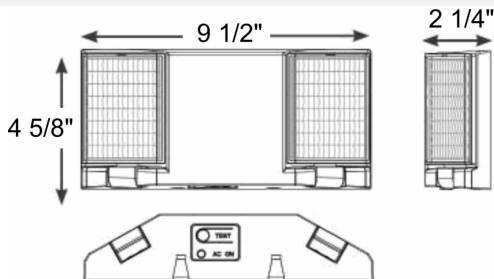

Line Drawings:

Certifications:

CAT NO	Housing Color
EL2FM-LED	W (White) B (Black)