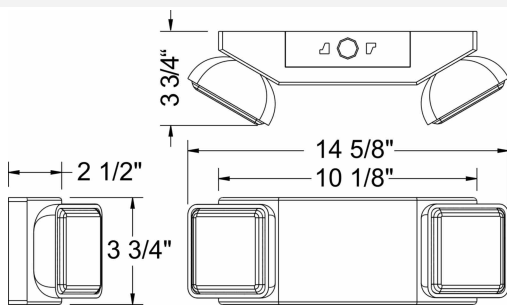

Line Drawings:

Certifications:

CAT NO	Housing Color	Options
EL2NM-LED	W (White) B (Black)	HO (High Output) SDT (Self Diagnostic Test)